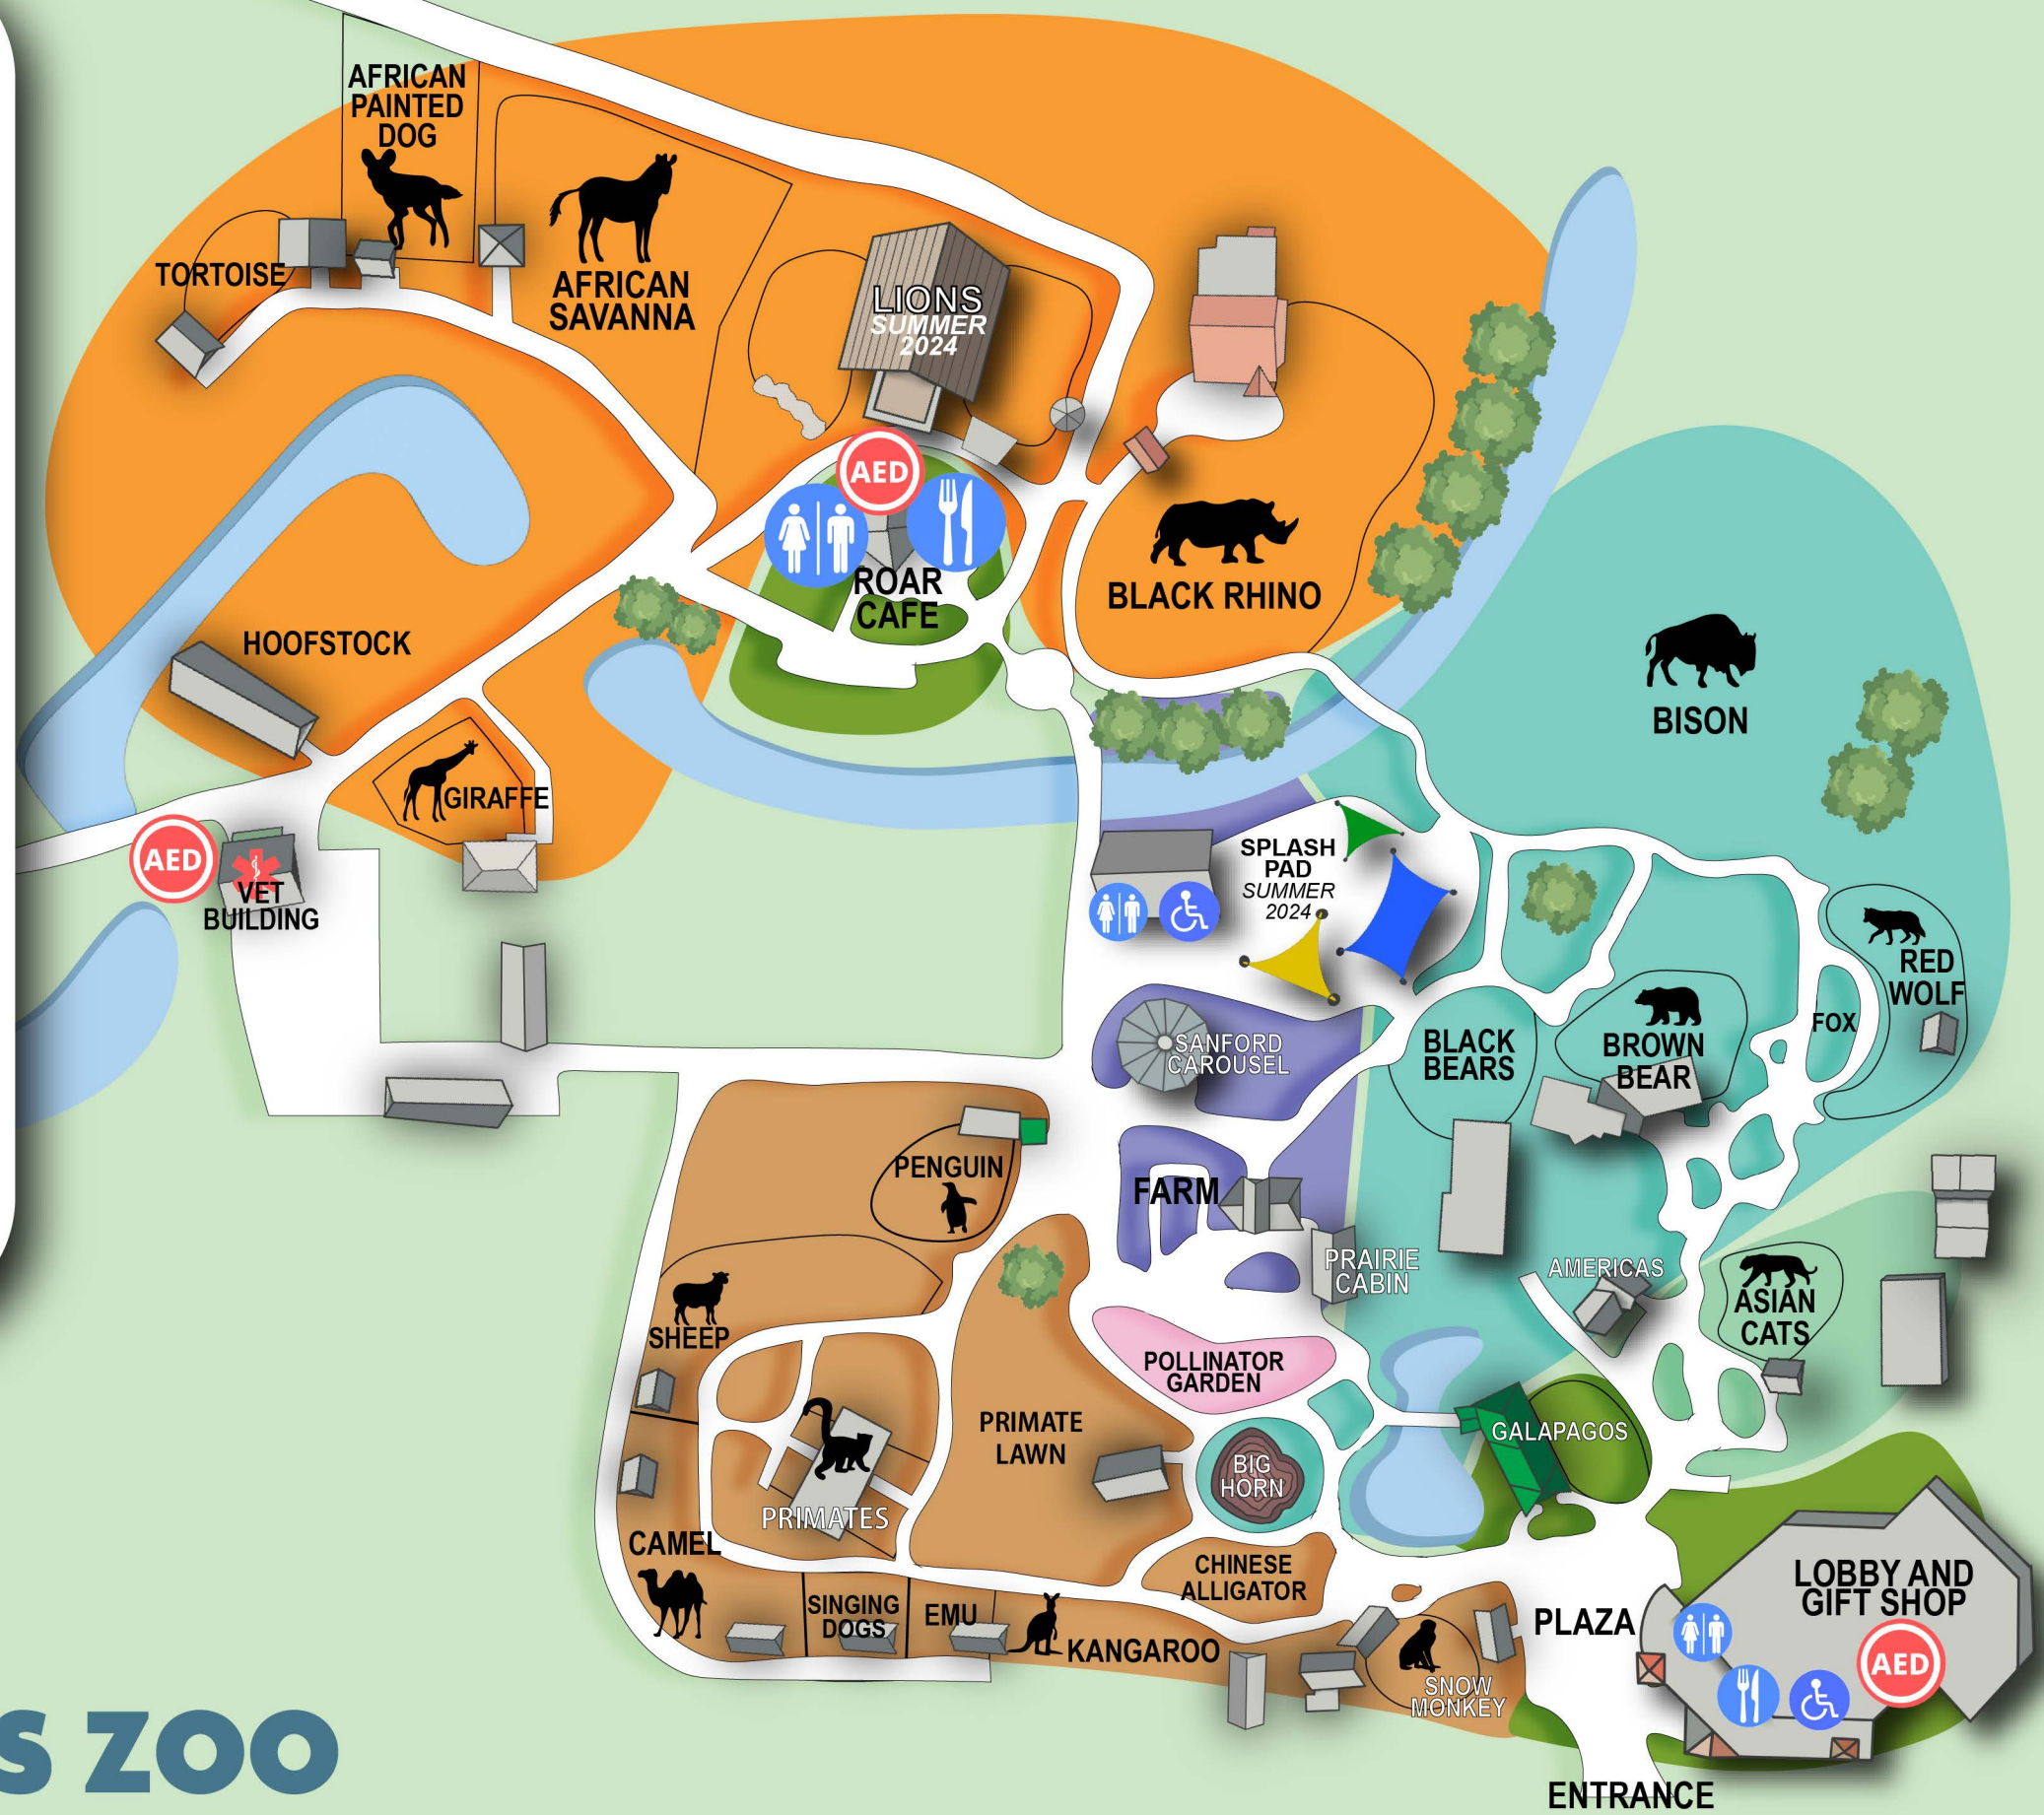

MAP KEY

-  PLAZA
-  ASIAN CATS
-  NORTH AMERICA
-  AFRICA
-  KIDS FUN ZONE
-  PRIMATE/AUSTRALIA
-  POLLINATOR GARDEN
-  AED AND FIRST AID
-  RESTROOM
-  FOOD & DRINK
-  ACCESSIBLE RESTROOM
-  VET HOSPITAL

GREAT PLAINS ZOO

ENTRANCE